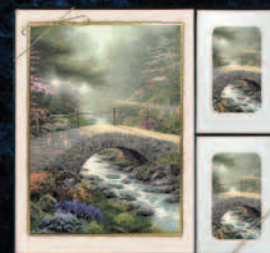

Gift Box Set
Available