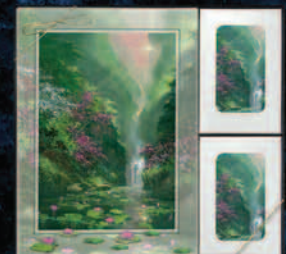

SUNRISE DREAM

THE
James Coleman
SERIES

- Unique, full-color "painter's canvas" cover
- Finest quality materials and four-color lithography used throughout series
- Four full-color gallery pages featuring reproductions of James Coleman's "Sunrise Dream," "Along Still Waters," "Enduring Light," and "Bench Along The Way"
- Translucent keepsake envelope
- Four new original poems by Sherrie Bradley Neal
- Retail finish card stock

62
Memorial Register Book
Closed: 8.25" x 11.5"

544 PC
Prayer Cards

541 SSF
Single Fold
Service Folder

550 A
Acknowledgement
Sentiment: *During a Time*

L62
Laminated Bookmark

543 LSF
Large Service Folder

540 CSF
Copy Machine Service Folder